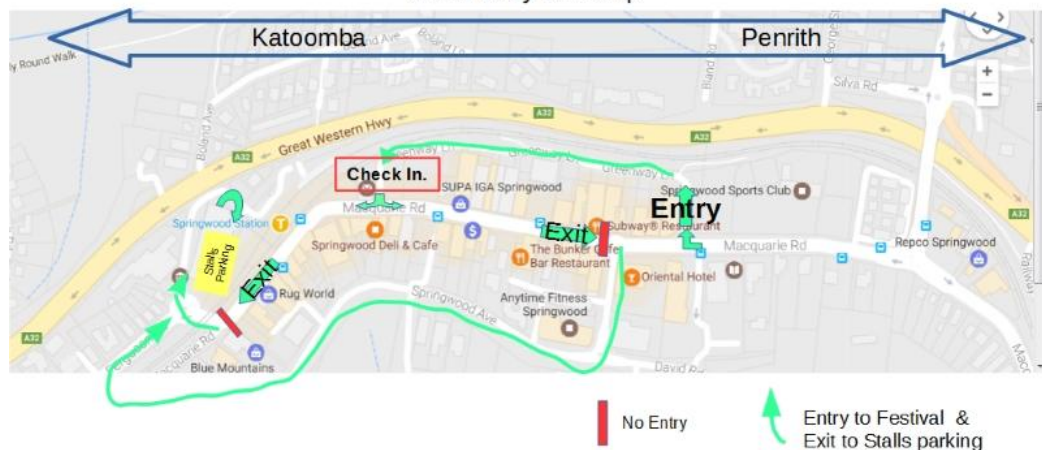

Springwood **Foundation Day** Festival
Stalls Entry Exit Map